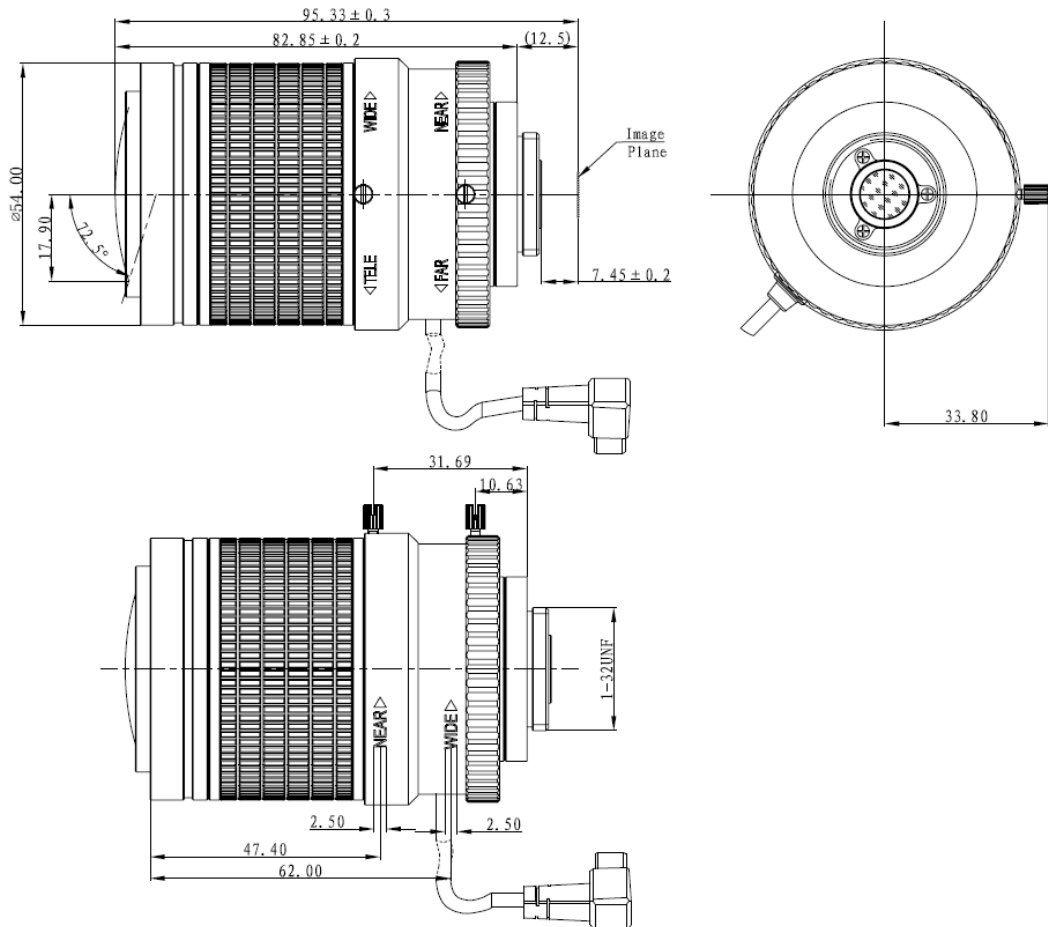

## 12 MegaPixel P-Iris Lens

### Specifications

Model		DH-PLZ20C0-P
Parameter		
Image format		1/1.7" (max. image format>φ9.33)
Focal length		3.7-16mm
Aperture		F1.5±10%
Field Angle(FOV)		W: 145° x 109° x 79° T: 35.6° x 28.5° x 21.4°
M.O.D.		0.5m
TV Distortion		-30%(Wide)
IR Correction		Yes
Lens Control	Focus	Manual
	Zoom	Manual
	Iris	P-Iris
Mount		CS
Dimension		ø54x82.8mm
Weight		270g
Operating temperature		-30℃~+70℃

## Dimensions (mm)